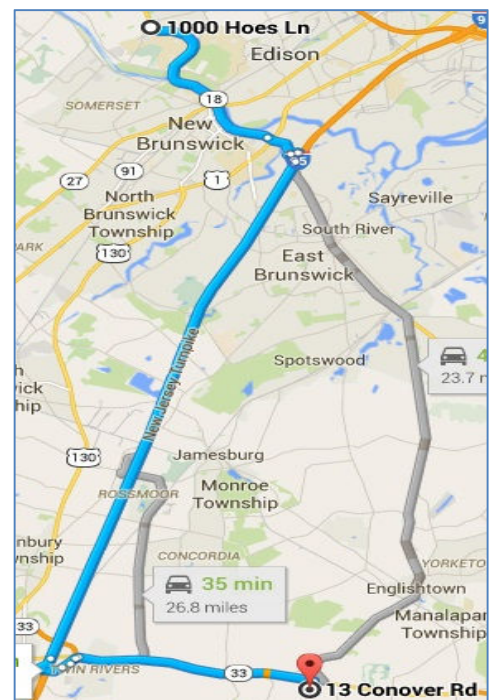

FUNERAL

Cemetery Address

Jersey State Memorial Park (Makbarat As-Salaam) Cemetery
13 Conover Road, Millstone Township, NJ 08535

Directions (From MCMC)

Distance: 29 miles, Travel Time: 30-40 minutes

- Turn right (from the front exit) onto NJ-18 S
- After 5 miles, take NJ Turnpike S (towards Trenton)
- After 17 miles, take exit 8 onto toward Hightstown/Freehold (NJ-133)
- Keep right and take NJ-33 E (Franklin/Freehold)
- After 5.5 miles, turn right onto Conover Rd
- After 0.2 miles, cemetery entrance will be on your right

Cemetery Address

Jersey State Memorial Park (Makbarat As-Salaam) Cemetery
13 Conover Road, Millstone Township, NJ 08535

Directions (From MCMC)

Distance: 29 miles, Travel Time: 30-40 minutes

- **Turn right (from the front exit) onto NJ-18 S**
- **After 5 miles, take NJ Turnpike S (towards Trenton)**
- **After 17 miles, take exit 8 onto toward Hightstown/Freehold (NJ-133)**
- **Keep right and take NJ-33 E (Franklin/Freehold)**
- **After 5.5 miles, turn right onto Conover Rd**
- **After 0.2 miles, cemetery entrance will be on your right**