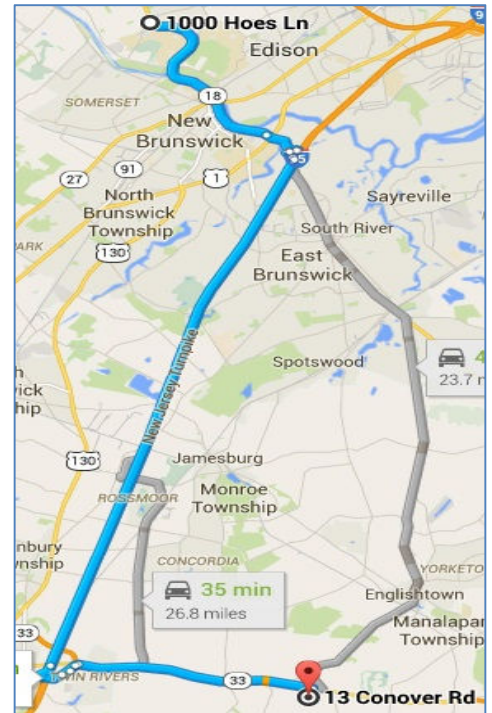

FUNERAL

Cemetery Address

Jersey State Memorial Park (Makbarat As-Salaam) Cemetery
13 Conover Road, Millstone Township, NJ 08535

Directions (From MCMC)

Distance: 29 miles, Travel Time: 30-40 minutes

- Turn right (from the front exit) onto NJ-18 S
- After 5 miles, take NJ Turnpike S (towards Trenton)
- After 17 miles, take exit 8 onto toward Hightstown/Freehold (NJ-133)
- Keep right and take NJ-33 E (Franklin/Freehold)
- After 5.5 miles, turn right onto Conover Rd
- After 0.2 miles, cemetery entrance will be on your right

Cemetery Address

Jersey State Memorial Park (Makbarat As-Salaam) Cemetery
13 Conover Road, Millstone Township, NJ 08535

Directions (From MCMC)

Distance: 29 miles, Travel Time: 30-40 minutes

- **Turn right (from the front exit) onto NJ-18 S**
- **After 5 miles, take NJ Turnpike S (towards Trenton)**
- **After 17 miles, take exit 8 onto toward Hightstown/Freehold (NJ-133)**
- **Keep right and take NJ-33 E (Franklin/Freehold)**
- **After 5.5 miles, turn right onto Conover Rd**
- **After 0.2 miles, cemetery entrance will be on your right**